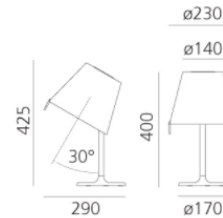

Melampo Table Lamp

Base in painted zamac; painted aluminium stem; diffuser in silk satin fabric on a plastic frame.

Brand: **ARTEMIDE**, MADE IN ITALY
Item type: Table Lamp
Item Code: 0710020A
Designer: Adrien Gardèrelm
Color: Bronze Neutr
Light Source: 1 X LED Retrofit / 6W 470lm / E14
Dimensions: